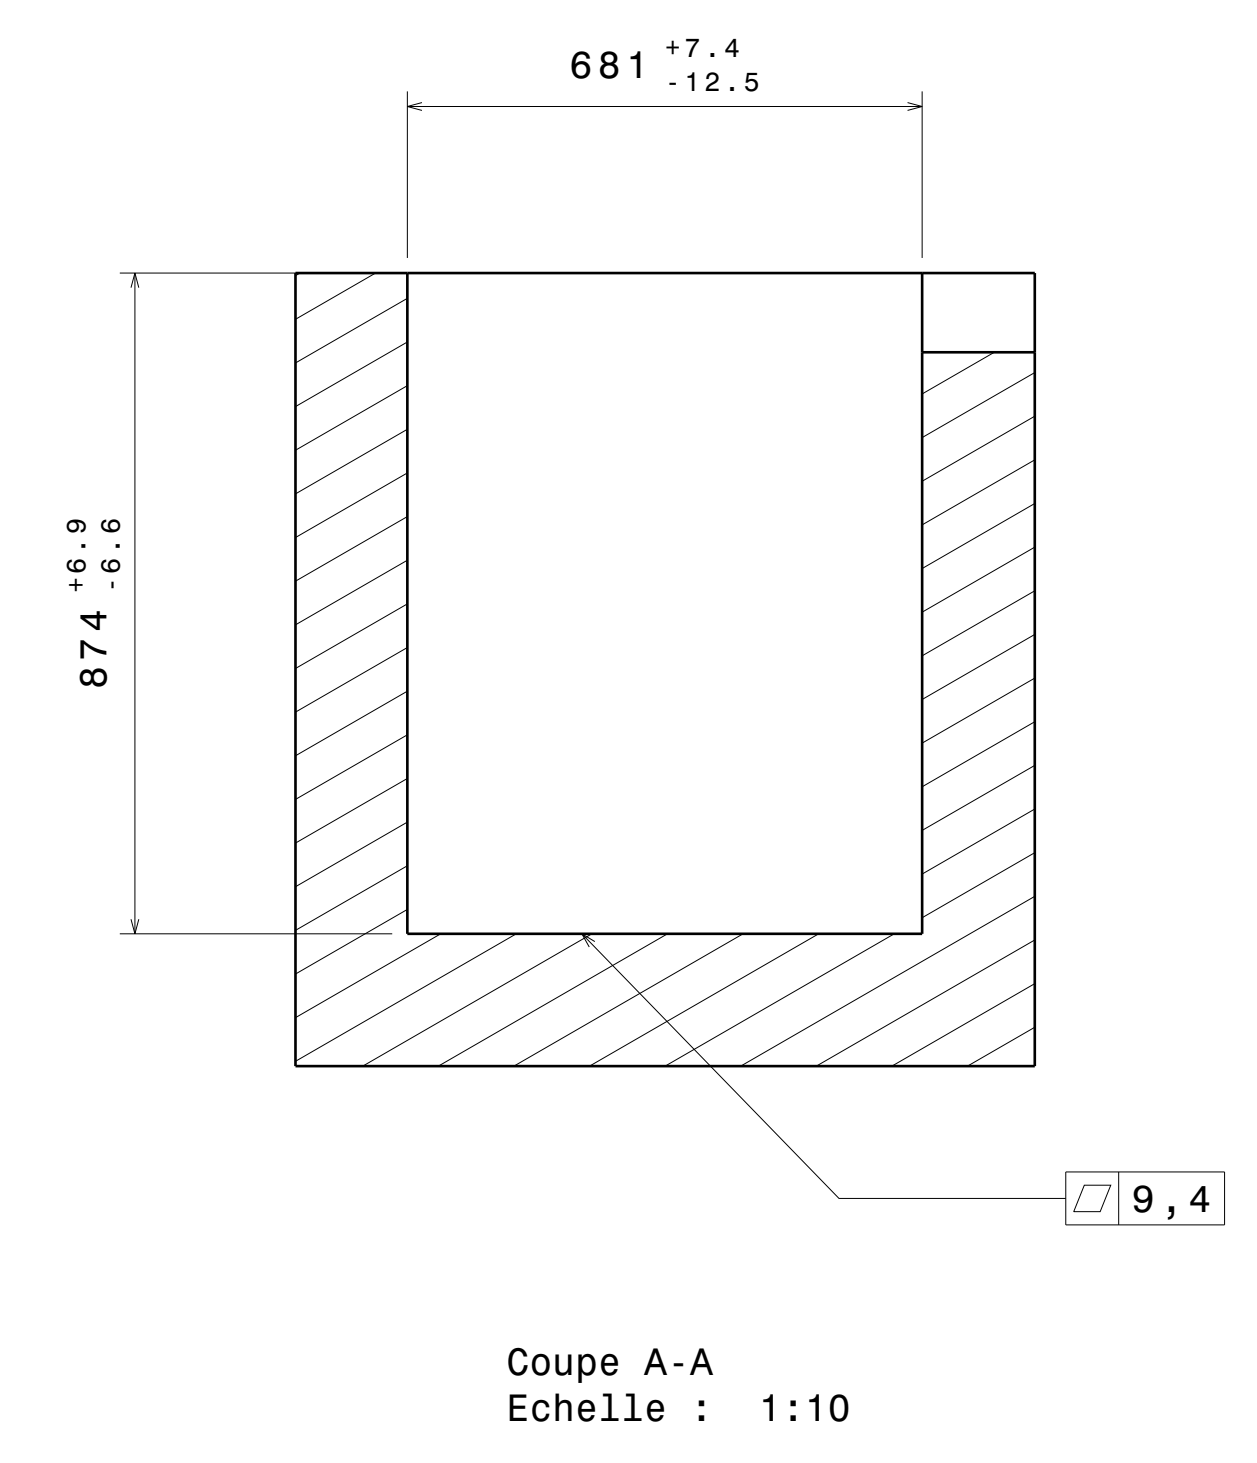

Vue de face  
Echelle : 1:10

Coupe A-A  
Echelle : 1:10

Vue de gauche  
Echelle : 1:10

Vue de dessus  
Echelle : 1:10

DESIGNED BY:	Anarkia	Ply Name	Sarcophage de Khéops	I	---
DATE:	16/02/2020	Material	Granite	H	---
DRAWN BY:	XXX	Direction	Anarkia333datacenter.com	G	---
DATE:	XXX	Thickness		F	---
SIZE:	A0	SequenceID		E	---
SCALE:	1:10	GroupID		D	---
	XXX			C	---
				B	---
				A	---