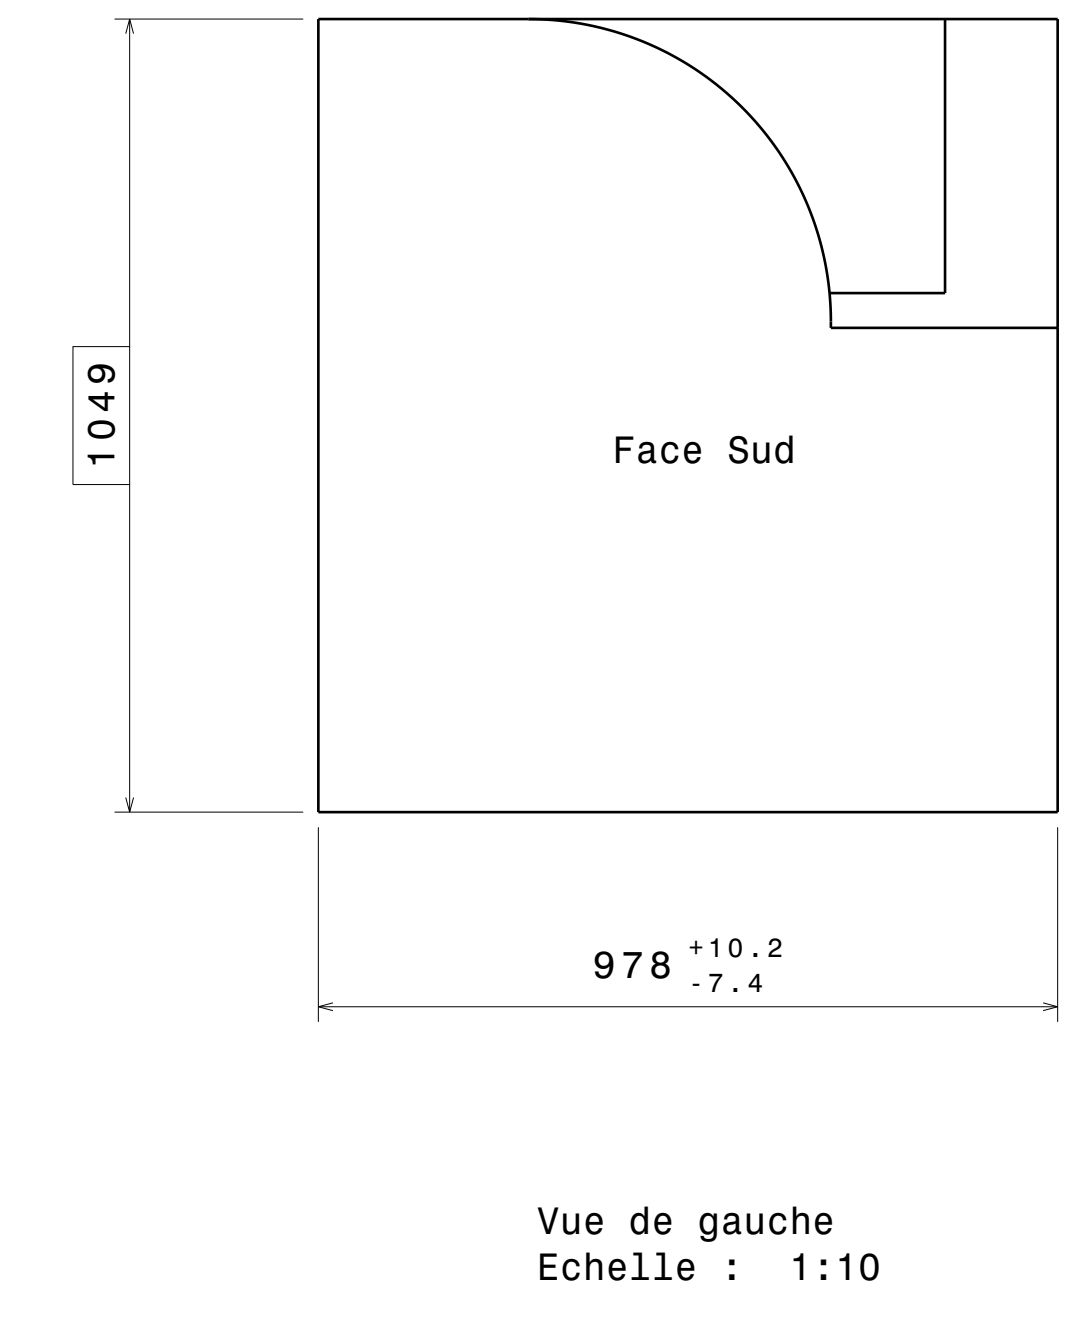

Vue de face  
Echelle : 1:10

Coupe A-A  
Echelle : 1:10

Vue de gauche  
Echelle : 1:10

Vue de dessus  
Echelle : 1:10

DESIGNED BY:	Anarkia	Ply Name	Sarcophage de Khéops	I	---
DATE:	16/02/2020	Material	Granite	H	---
DRAWN BY:	XXX	Direction	Anarkia333datacenter.com	G	---
DATE:	XXX	Thickness		F	---
SIZE:	A0	SequenceID		E	---
SCALE:	1:10	GroupID		D	---
	XXX			C	---
				B	---
				A	---