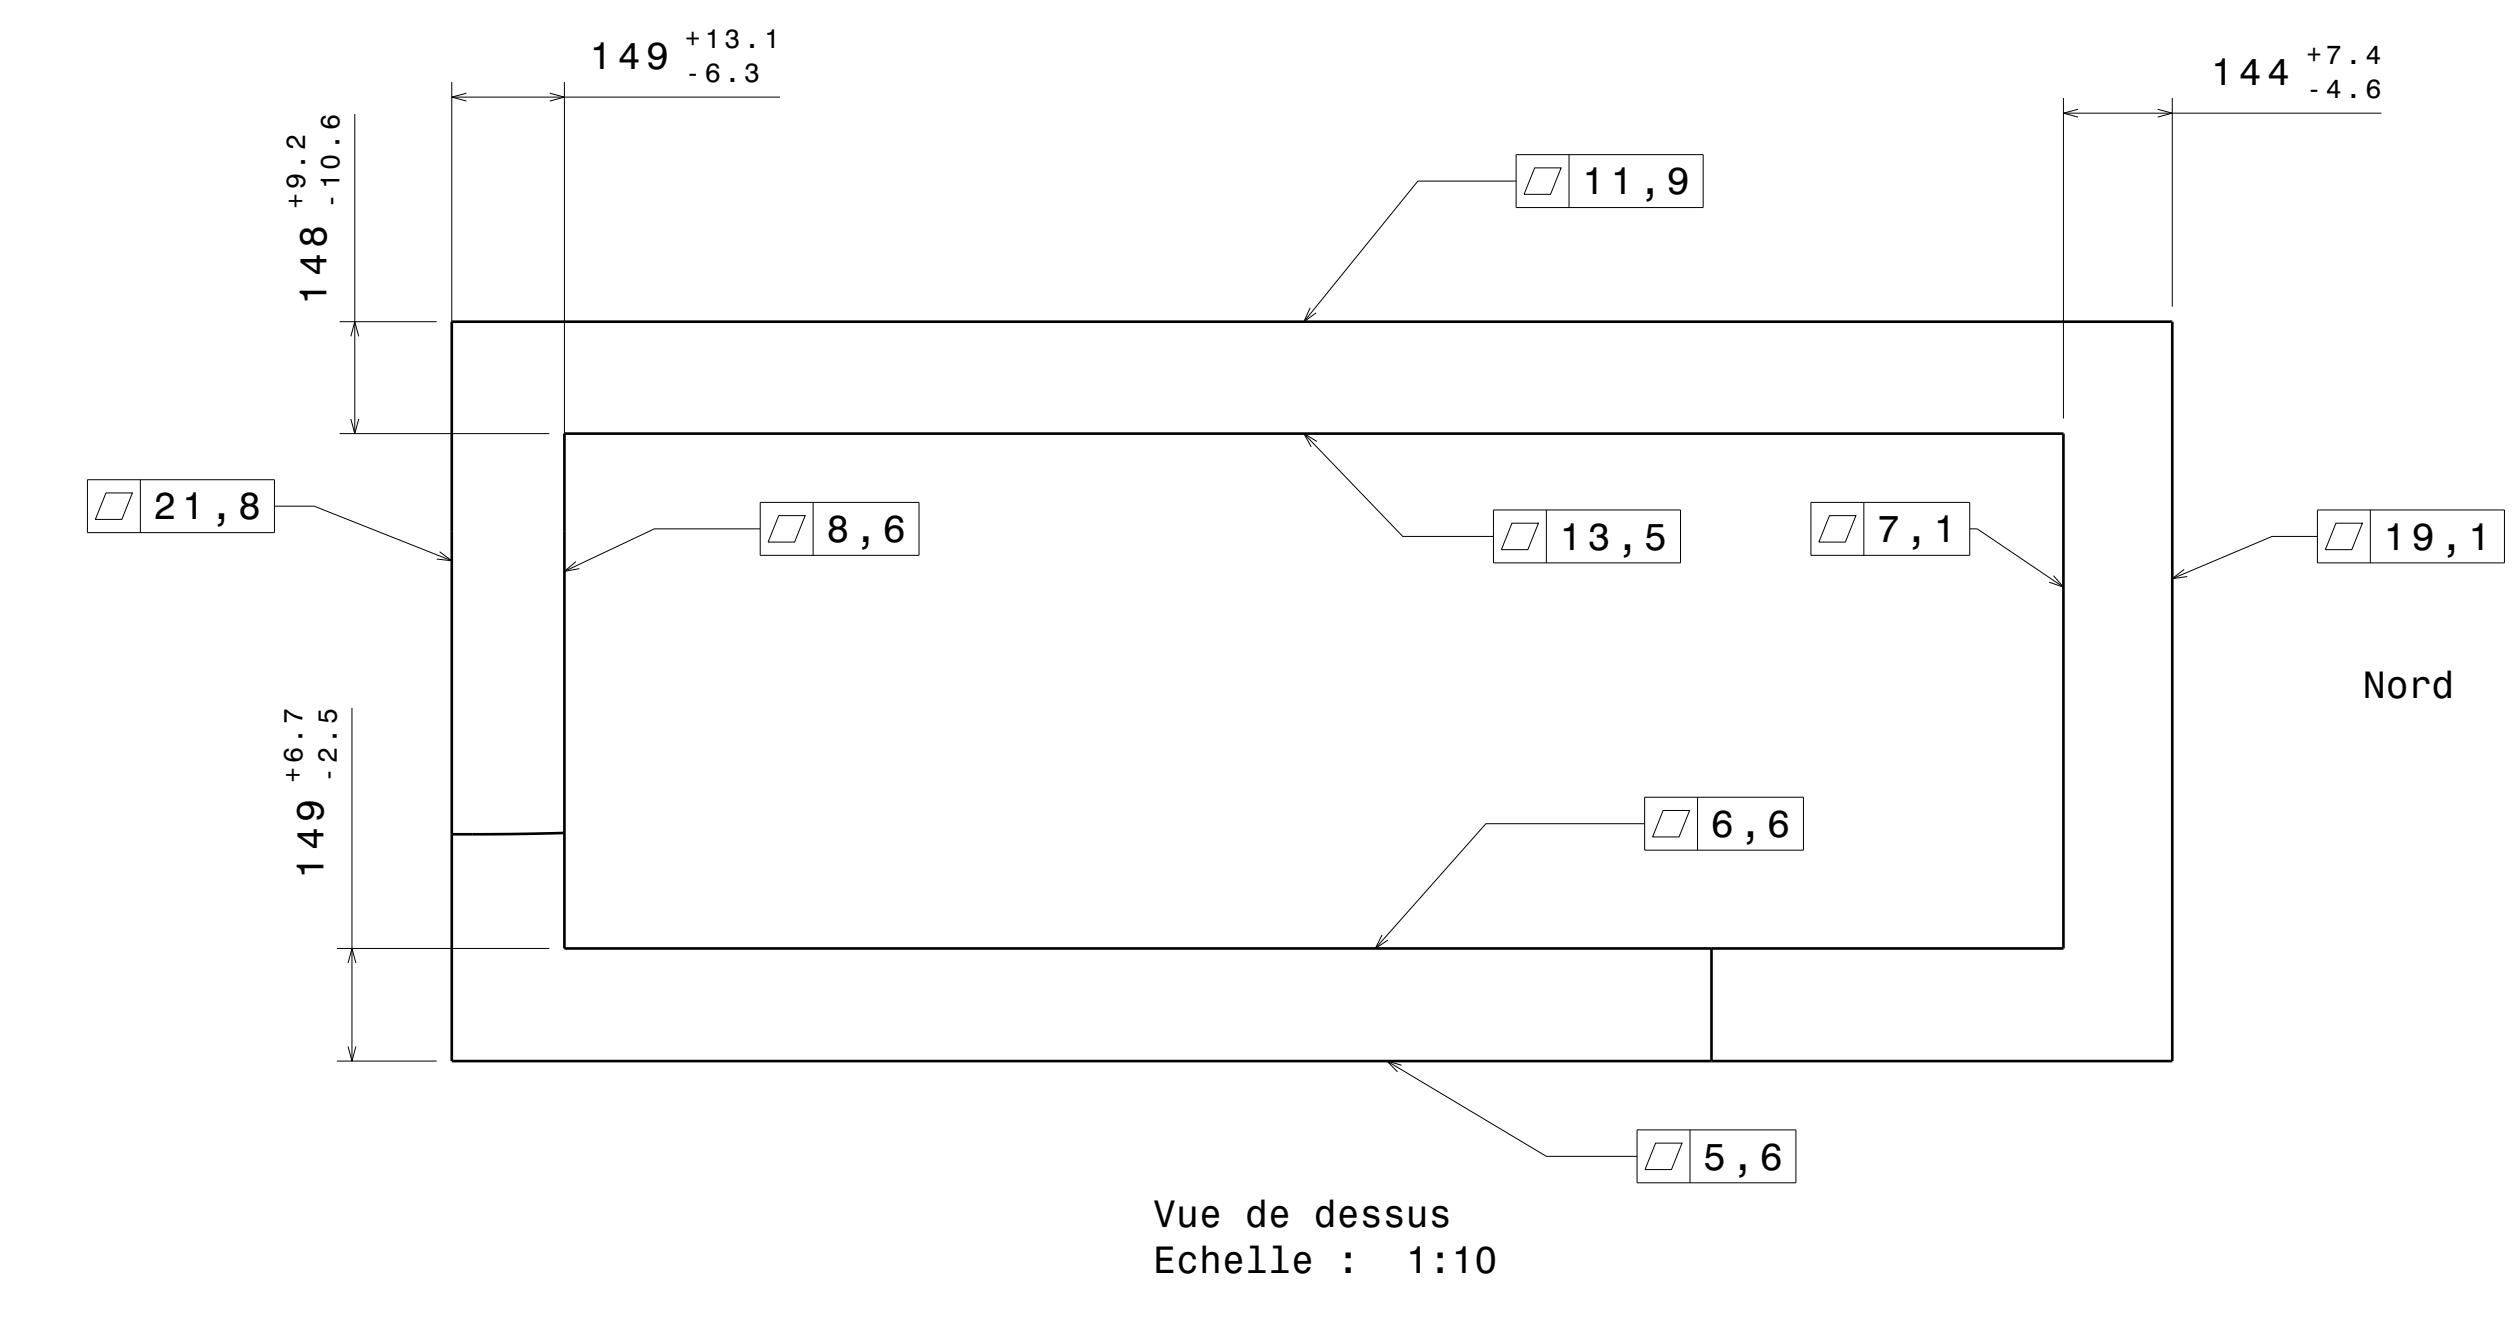

Vue de face  
Echelle : 1:10

Coupe A-A  
Echelle : 1:10

Vue de gauche  
Echelle : 1:10

Vue de dessus  
Echelle : 1:10

DESIGNED BY:	Anarkia	Ply Name	Sarcophage de Khéops	I	---
DATE:	16/02/2020	Material	Granite	H	---
DRAWN BY:	XXX	Direction	Anarkia333datacenter.com	G	---
DATE:	XXX	Thickness		F	---
SIZE:	A0	SequenceID		E	---
SCALE:	1:10	GroupID		D	---
	XXX			C	---
				B	---
				A	---